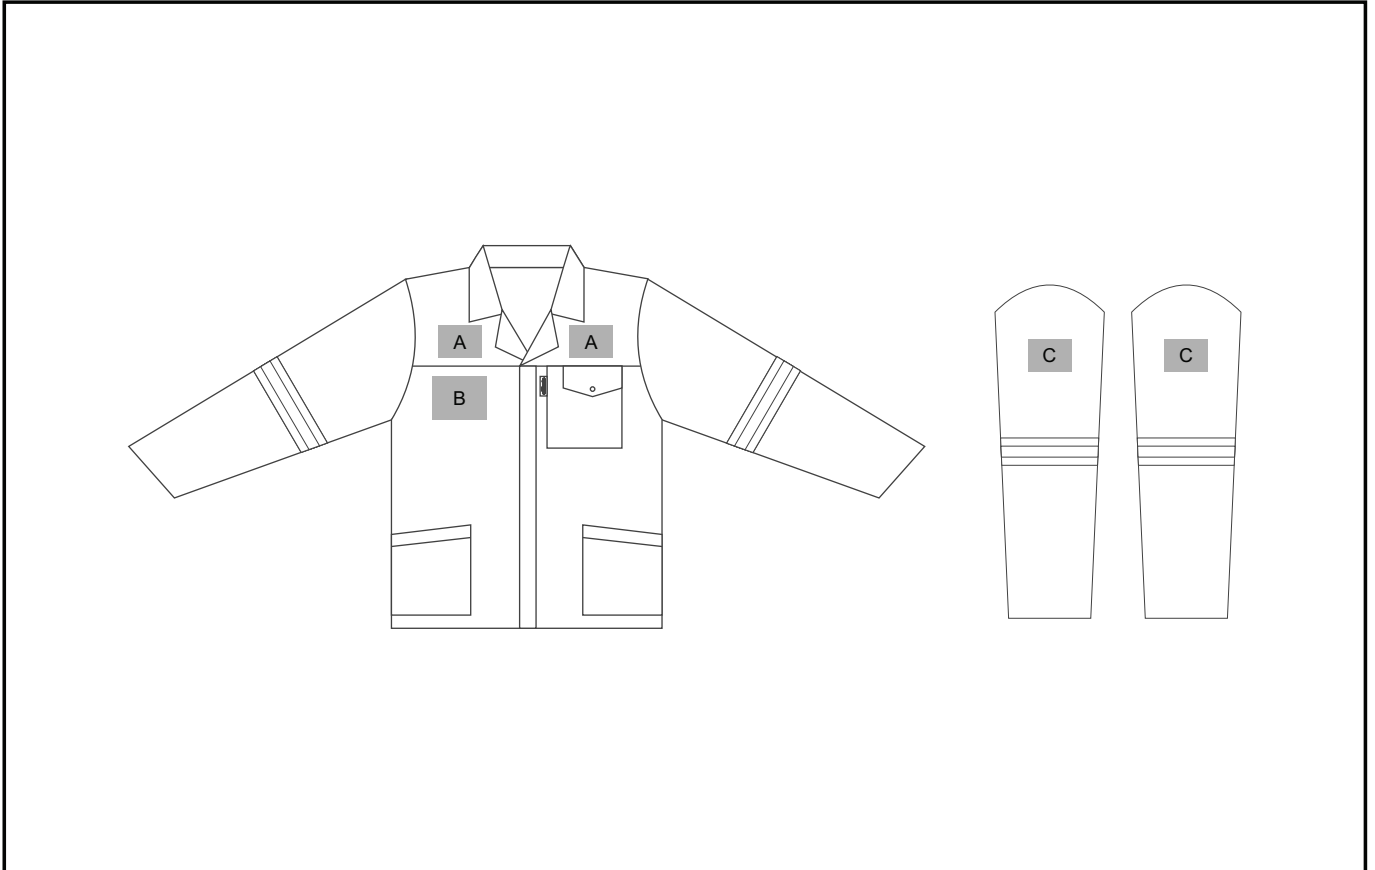

# ALT-11123

SITE PREMIUM TWO-TONE POLYCOTTON JACKET REFLECTIVE ARMS & BACK - YELLOW TAPE

### **Position A**

1. Screen Print (SA) - 1 colour  
Size: 70mm wide x 30mm high
2. Embroidery (EMB) - 9 colours  
Size: 100mm wide x 60mm high

### **Position B**

1. Screen Print (SA) - 1 colour  
Size: 100mm wide x 30mm high
2. Embroidery (EMB) - 9 colours  
Size: 100mm wide x 60mm high

### **Position C**

1. Screen Print (SA) - 2 colour  
Size: 60mm wide x 60mm high
2. Embroidery (EMB) - 9 colours  
Size: 80mm wide x 60mm high